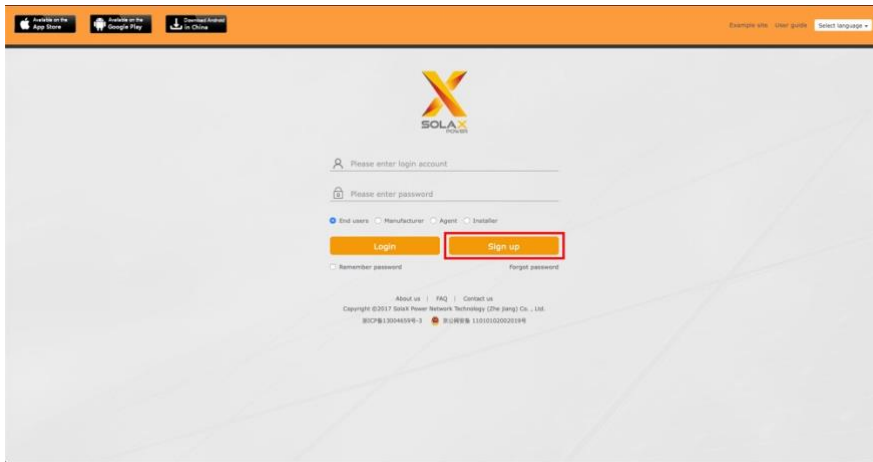

Signing Up To The SolaX Cloud

1. Once you reach www.solaxcloud.com, this is the home screen you will see. Press the **Sign Up** button to start the account creation process.

2. The signup form is quite straightforward, however, one thing to note here is the **'Registration Number'**. This can be either be found on the side of the SolaX Pocket Wi-Fi box that the dongle came in, or alternatively by using a Wi-Fi enabled device and finding the list of available networks in the area. It begins with **SW** and is 10 characters long with a mixture of letters and numbers.

3. Next, you will need to add the location of your site. This is a straightforward process of entering your address, however, one thing to note is that the map marker does not always auto locate depending on your browser settings. In this case, you will need to manually move the marker to the precise location.